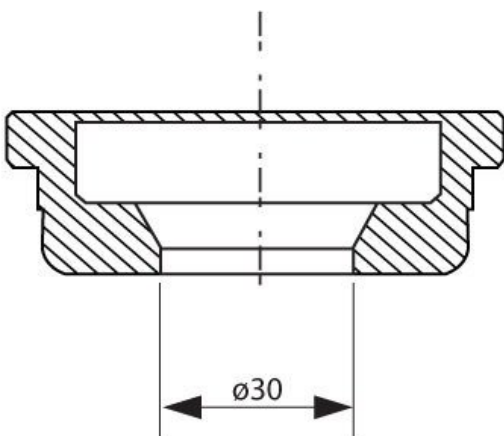

Product Brochure For PP630A

QUICK CHANGE ADAPTOR 30MM - #37

RSAQ30B

Suits: IW-60H + other models

Ex GST
\$130.00

Inc GST
\$143.00

Product Brochure For PP630A

Specific Features

PP630A QUICK CH ADAPTOR 31mm RSAQ31