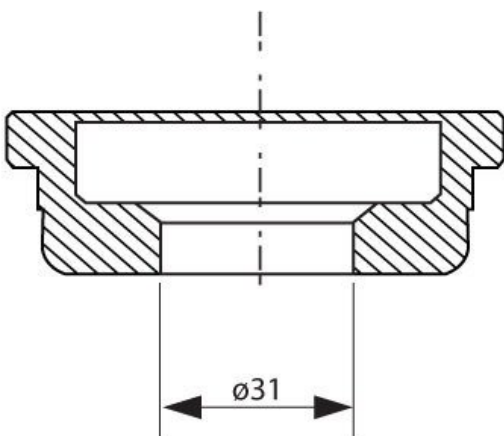

Product Brochure For PP631

QUICK CHANGE ADAPTOR 31MM - #

P/NO #RSBQ31B

Suits: DOUBLE CYL. PUNCH & SHEARS + other models

Ex GST
\$130.00

Inc GST
\$143.00

Product Brochure For PP631

Specific Features

PP630 QUICK CHANGE ADAPTOR 31MM