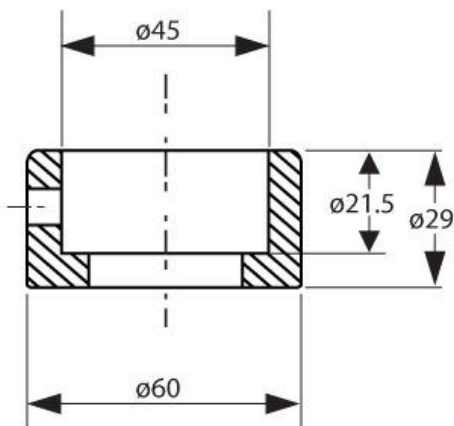

Product Brochure For PP705

**DIE REDUCING BUSH - #BS1**

60MM X 45MM

Suits: IW-45M + other models

Ex GST  
\$84.00

Inc GST  
\$92.40

Product Brochure For PP705

---

**Specific Features**

PP705 DIE BS1C ADAPTOR 60 X 45mm