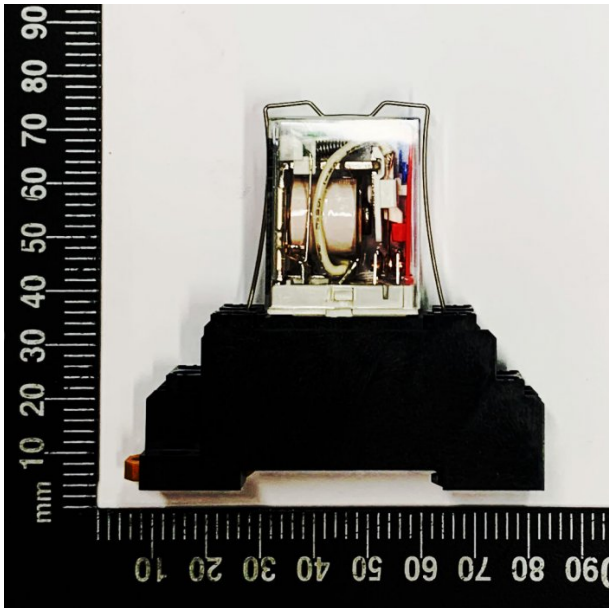

Product Brochure For PP904

RELAY "FINDER" EL-55.32 24VD - #

52404RMIA2YF08AE

Suits: PUNCH & SHEAR RANGE

Specific Features

1