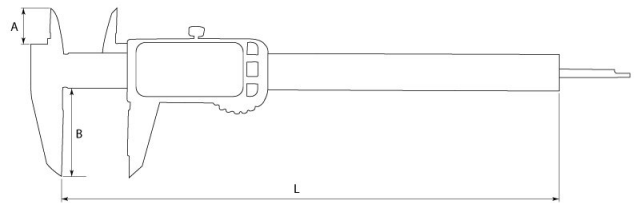

Product Brochure For Q188

Digital Caliper - 31-188

600mm / 24"

**On Sale**

<b>Ex GST</b>	<b>Inc GST</b>
<del>\$490.00</del>	<del>\$539.00</del>
<b>\$409.09</b>	<b>\$450.00</b>

ORDER CODE:	Q188
Size (mm / inch):	600mm / 24"
Resolution (mm / inch):	0.01mm / 0.0005"
Coolant Proof (Rating):	~
4 Way (Yes / No):	Yes
A (mm):	40
B (mm):	125
L (mm):	735

**Description**

Measumax large calipers are perfect for most caliper measurement applications. The large LCD screen features error free readings in either Imperial or Metric modes. Fine adjustment feature allows easy measurement.

**Features**

- Large clear LCD On/Off, Metric/Imperial.Zero switches - Zero setting at any position
- Hardened S/S mechanism with patented technology
- Splash proof electronic unit, measurement tracking speed 40"/sec
- Absolute & incremental setting
- Supplied in wooden case