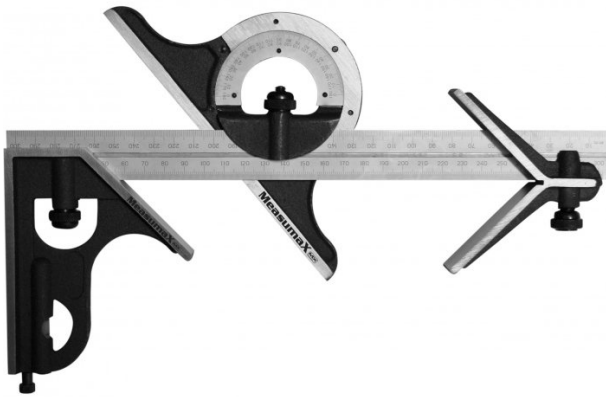

Product Brochure For Q2005

Combination Set - High Accuracy - 35-2005

300mm / 12"

Metric & Imperial Rule

ORDER CODE:	Q2005
Measuring Units:	Metric / Imperial
Rule Size (mm / inch):	300mm / 12"
Number of Pieces (No.):	4

Features

- High Accuracy 4 piece set. Open side type
- Engraved graduations on protractor
- Satin chrome rule: 300mm / 12" rule
- Cast iron ground finished
- Foam lined plastic case

Product Brochure For Q2005

Specific Features

Close Up

Close Up