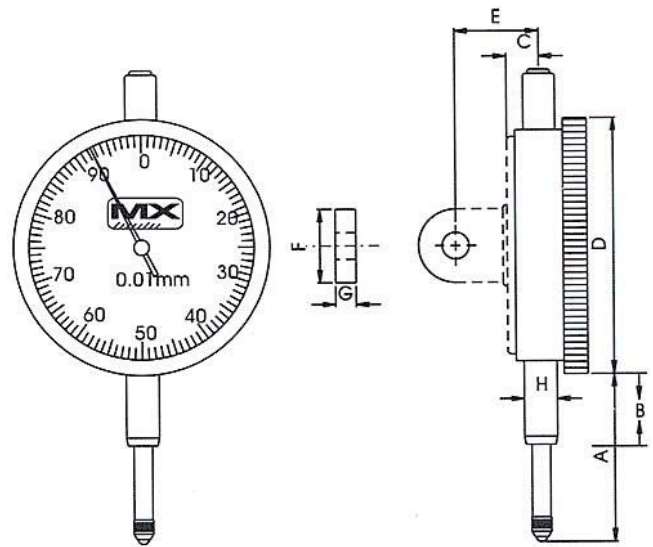

\$82.50

\$62.73

\$69.00

ORDER CODE:	Q212
Range (mm / inch):	0 - 1"
Graduations (mm / inch):	0.001"
A (mm):	52
B (mm):	20
C (mm):	8
D (mm):	58
E (mm):	19
F (mm):	17
G (mm):	6.35
H (mm):	9.5

Features

- Face Ø58mm - Back plate mounting lug
- Smooth movement
- In-out tolerance marker
- Supplied in foam lined plastic case with calibration certificate