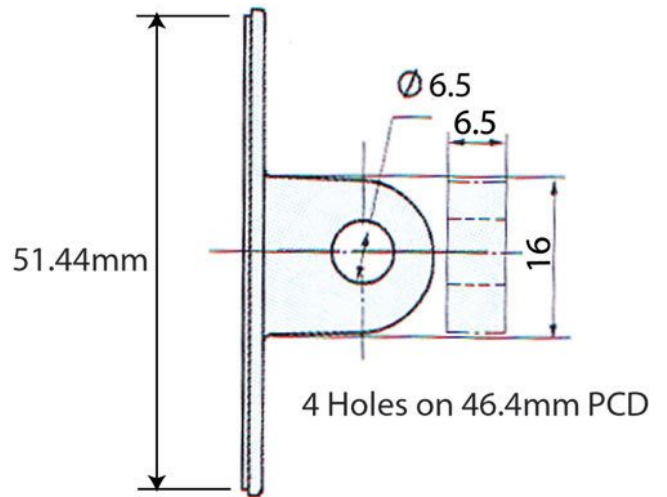

Product Brochure For Q2125

Back Plate with Lug for Dial Indicators

Ø51.44mm

On Sale

Ex GST

Inc GST

~~\$13.00~~

~~\$14.30~~

\$10.91

\$12.00

ORDER CODE:	Q2125
Type:	Back Plate with Lug
Length (mm):	~
Thread:	~
Suit:	Dial Indicators

Description

Suits MEASUMAX Dial Indicator Models
 Q211
 Q212
 Q214
 Q215
 Q510
 Q5105

Product Brochure For Q2125