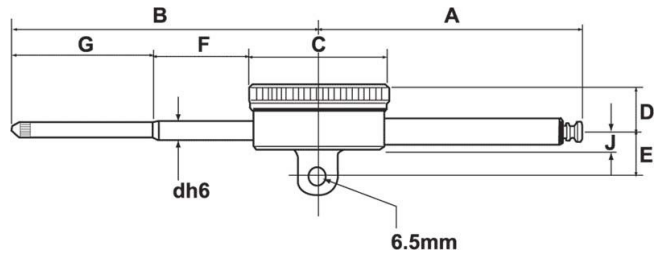

Product Brochure For Q510

Indicator - Long Range Dial - 34-510

0-50mm

On Sale

Ex GST	Inc GST
\$190.00	\$209.00
\$160.91	\$177.00

ORDER CODE:	Q510
Range (mm):	0 - 50mm
Graduations (mm):	0.01mm
A (mm):	108.3
B (mm):	126.2
C (mm):	58
D (mm):	19.2
E (mm):	19.3
F (mm):	39.5
G (mm):	57.7

Features

- Steel Body with black & white steel bezel
- Shock proof movement
- Jeweled movement
- Steel back with lug
- Lifting screw and revolution counter
- Supplied in wooden case

Product Brochure For Q510