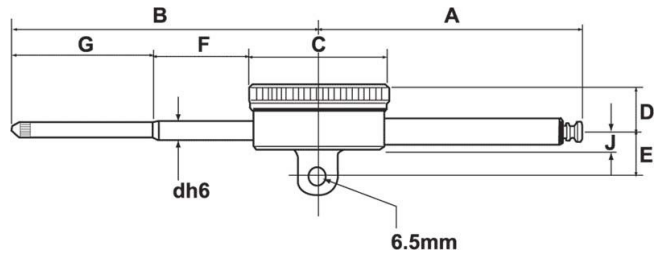

Product Brochure For Q5105

Indicator - Long Range Dial - 34-5105

0-80mm

On Sale

Ex GST	Inc GST
\$330.00	\$363.00
\$280.00	\$308.00

ORDER CODE:	Q5105
Range (mm):	0 - 80mm
Graduations (mm):	0.01mm
A (mm):	138.4
B (mm):	168.4
C (mm):	58
D (mm):	19.2
E (mm):	19.3
F (mm):	51.3
G (mm):	88

Features

- Steel Body with black & white steel bezel
- Shock proof movement
- Jeweled movement
- Steel back with lug
- Lifting screw and revolution counter
- Supplied in wooden case

Product Brochure For Q5105