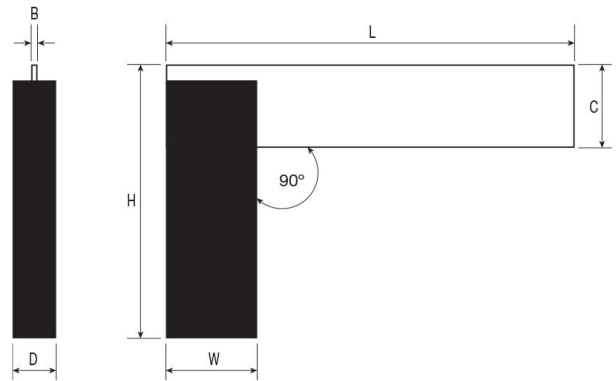

\$50.00

\$55.00

ORDER CODE:	Q647
SIZE (mm):	225
L (mm):	270
H (mm):	146
C (mm):	33
W (mm):	32
D (mm):	17
B (mm):	1.9

Measumax

**Description**

Measumax precision steel squares are manufactured to BSS:939 Grade "B"