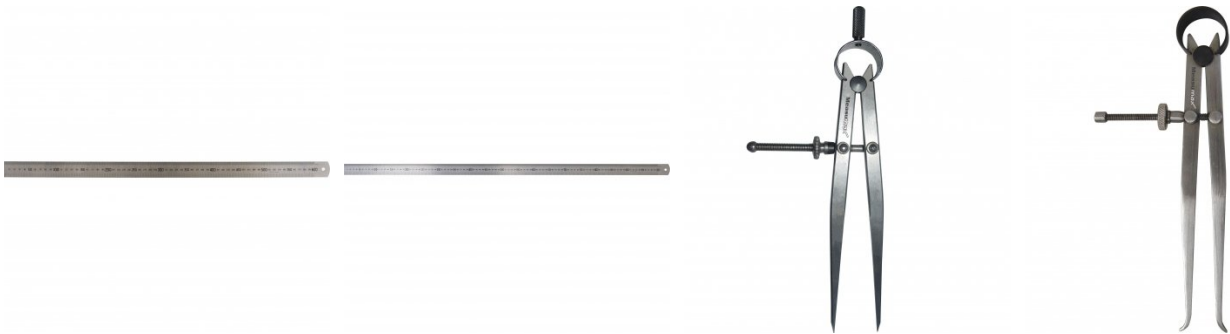

**Features**

- Hardened and polished spring steel blade
- True right angle inside and outside

Product Brochure For Q647

---

**Recommended Accessories**

Q630  
Double Ended Scriber

Q631  
Pocket Pen Scriber

Q620  
Steel Rule

Q621  
Steel Rule

Q622  
Steel Rule

Q623  
Steel Rule

Q634  
Spring Divider

Q635  
Spring Caliper - Inside

Product Brochure For Q647

---

Q636

Spring Caliper - Outside