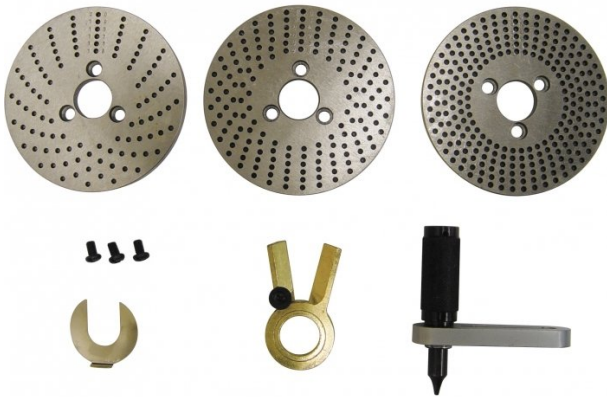

Product Brochure For R016

Vertex Dividing Plate - DP-1

Suits HV-4 & HV-6 Rotary Tables

On Sale

Ex GST	Inc GST
\$150.00	\$165.00
\$131.82	\$145.00

ORDER CODE:	R016
MODEL:	DP-1
Suits Rotary Tables:	HV-4, HV-6
Suits Super Indexing Heads:	~
Nett Weight (kg):	1.5

Description

Plate Specifications:

- A-PLATE 15, 16, 17, 18, 19, 20
- B-PLATE 21, 23, 27, 29, 31, 33
- C-PLATE 37, 39, 41, 43, 47, 49

Features

- Suitable for 4" & 6" Rotary Tables (R005 + R006)

Product Brochure For R016

Recommended Accessories

R006

Vertex Rotary Table