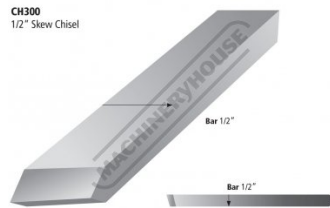

Product Brochure For R8140

Specific Features

Recommended Accessories

W302

HSS Wood Turning Tools - 6
Piece Set

W301

HSS Wood Turning Tools - 8
Piece Set