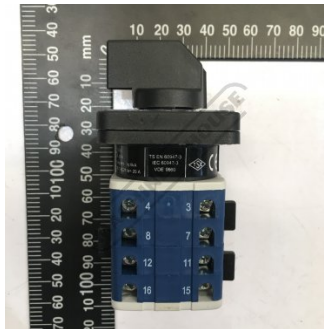

Product Brochure For S088

HI / LO SWITCH - 2 SPEED 415V - #9305180

Suits Brobo

Ex GST  
**\$150.00**

Inc GST  
**\$165.00**

ORDER CODE: \_\_\_\_\_

Specific Features

View a

View b

View c

View d

Product Brochure For S088

---

View e

View f