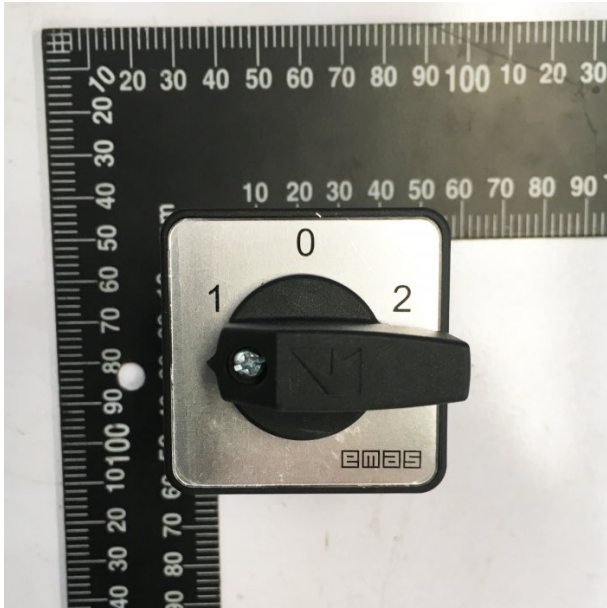

Product Brochure For S088

HI / LO SWITCH - 2 SPEED 415V - #9305180

Suits Brobo

Ex GST  
**\$150.00**

Inc GST  
**\$165.00**

ORDER CODE: \_\_\_\_\_

Specific Features

View a

View b

View c

View d

Product Brochure For S088

---

View e

View f