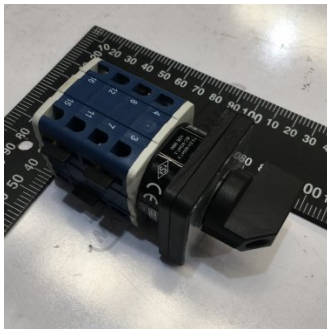

Product Brochure For S088

HI / LO SWITCH - 2 SPEED 415V - #9305180

Suits Brobo

Ex GST  
**\$150.00**

Inc GST  
**\$165.00**

ORDER CODE: \_\_\_\_\_

Specific Features

View a

View b

View c

View d

Product Brochure For S088

---

View e

View f