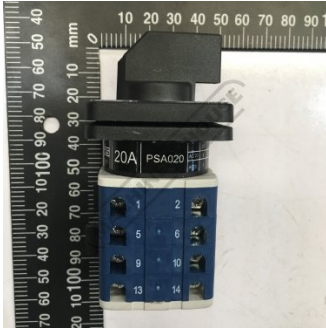

Product Brochure For S088

HI / LO SWITCH - 2 SPEED 415V - #9305180

Suits Brobo

Ex GST  
**\$150.00**

Inc GST  
**\$165.00**

ORDER CODE: \_\_\_\_\_

Specific Features

View a

View b

View c

View d

Product Brochure For S088

---

View e

View f