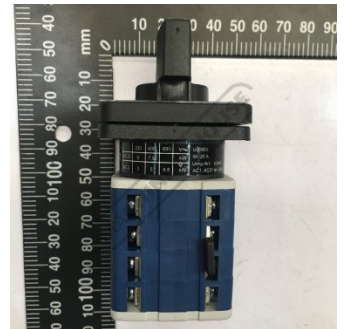

Product Brochure For S088

HI / LO SWITCH - 2 SPEED 415V - #9305180

Suits Brobo

Ex GST  
**\$150.00**

Inc GST  
**\$165.00**

ORDER CODE: \_\_\_\_\_

Specific Features

View a

View b

View c

View d

Product Brochure For S088

---

View e

View f