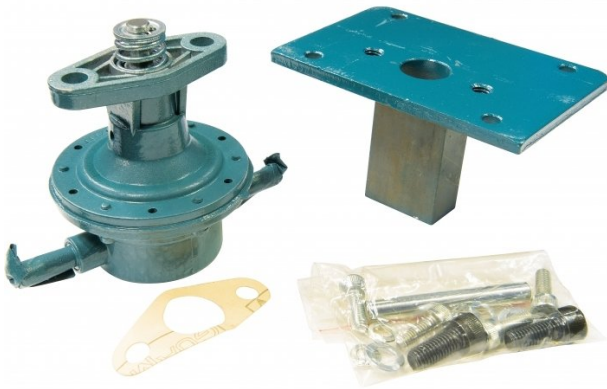

Product Brochure For S098B

## Coolant Pump & Conversion Kit - New Style

Suits Brobo

Ex GST  
**\$310.00**

Inc GST  
**\$341.00**

ORDER CODE:	S098B
MODEL:	~
Type:	~
Tank Capacity (Litre):	~
Discharge at 1 metre Lift (L/min):	~
Length (L) (mm):	~
Submerge Depth (L1) (mm):	~
4 Mount Holes (PCD) (mm):	~
Threaded Outlet (BSPT):	~
A (mm):	~
B (mm):	~
C (mm):	~
D (mm):	~
E (mm):	~
F (mm):	~
G (mm):	~
H:	~
I (mm):	~
J (mm):	~
K (mm):	~
Motor Power (hp):	~
Voltage / Amperage (V / amp):	~
Dimensions (L x W x H) (mm):	~
Nett Weight (kg):	~

### Description

For old leather style pump you with need conversion kit.