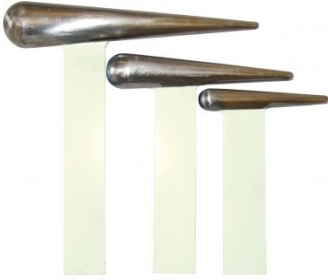

Foot Operated Shrinker Stretcher - Heavy Duty

S225

English Wheel

S227A

Pneumatic Planishing Hammer

S223

Straight Steel T-Dolly Set Small - 5 Piece

S2231

Straight Steel T-Dolly Set Large - 2 Piece

Product Brochure For S226

S2232

Tapered Steel T-Dolly Set - 3 Piece

S2233

Curved Steel Dolly Set - 3 Piece

S2234

Mushroom Steel Dome Dolly Set - 2 Piece