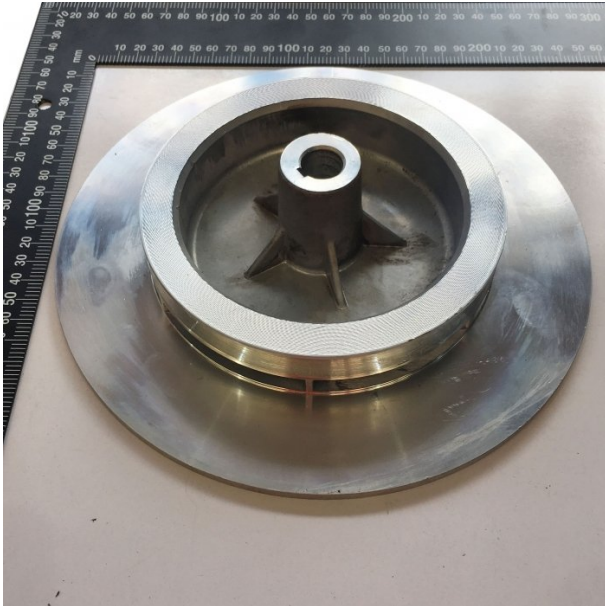

Product Brochure For SH072

DISC PULLEY - #72

Suits: L-69A

Ex GST
\$46.50

Inc GST
\$51.15

Specific Features

Rear View