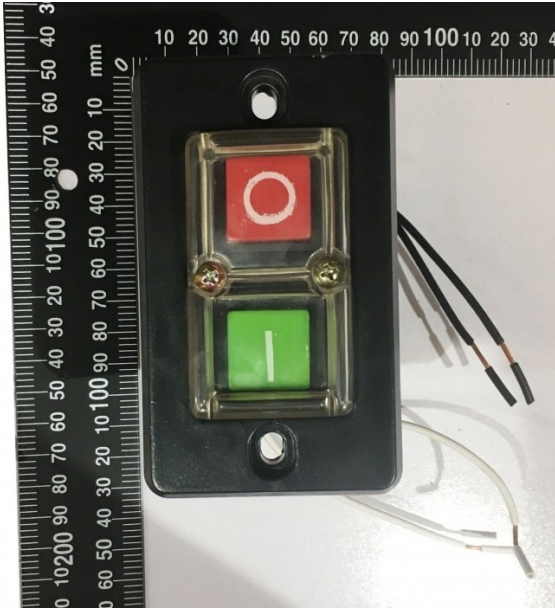

Product Brochure For SL006

SWITCH ON/OFF - #9

Suits: L-612

Ex GST
\$121.82

Inc GST
\$134.00

ORDER CODE:

SL006

Specific Features

Side View