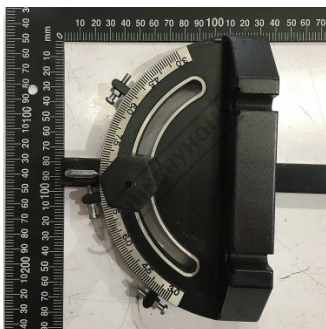

Product Brochure For SX070

MITRE GAUGE COMPLETE - #67~78

Suits: ST10A + other models

Specific Features

Top View