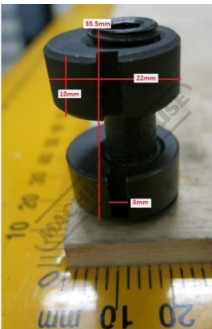

Product Brochure For TT022

NUTS RH, LH - #21+22+44

Suits: T4-MT4

Ex GST
 \$30.55

Inc GST
 \$33.60

Specific Features

Image 2