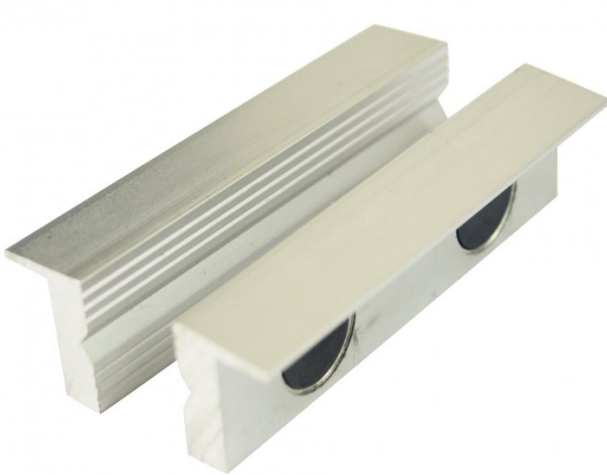

**\$13.00**

ORDER CODE:	V053
Size (mm):	100
Jaw Type:	Aluminium
Face Type:	Aluminium Face

### Description

Plain face aluminium soft jaws come with 2 magnetic tabs to ensure jaws remain fixed to the vice

### Features

- Easy to use. Simply place over existing jaws
- Protects work piece from scoring or marking
- 2 Magnetic tabs holds jaws in place
- Supplied as a pair

Product Brochure For V053

---

**Specific Features**