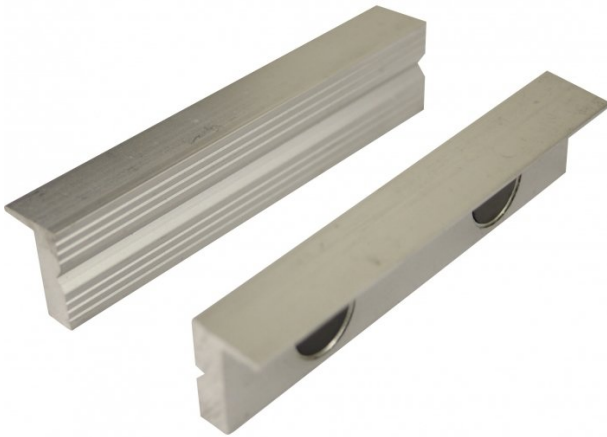

## Aluminium Magnetic Soft Jaws

Aluminium Face  
 125mm

**On Sale**

**Ex GST**  
**\$15.00**  
**\$12.73**

**Inc GST**  
**\$16.50**  
**\$14.00**

ORDER CODE:	V0531
Size (mm):	125
Jaw Type:	Aluminium
Face Type:	Aluminium Face

### Description

Plain face aluminium soft jaws come with 2 magnetic tabs to ensure jaws remain fixed to the vice

### Features

- Easy to use. Simply place over existing jaws
- Protects work piece from scoring or marking
- 2 Magnetic tabs holds jaws in place
- Supplied as a pair

Product Brochure For V0531

---

**Specific Features**