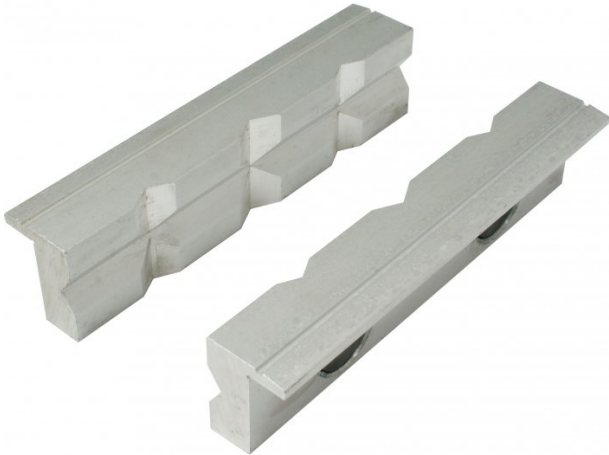

Product Brochure For V0538

## Aluminium Magnetic Soft Jaws

Aluminium Prism Face  
 125mm

**On Sale**

**Ex GST**  
~~\$19.00~~  
**\$16.36**

**Inc GST**  
~~\$20.90~~  
**\$18.00**

ORDER CODE:	V0538
Size (mm):	125
Jaw Type:	Aluminium
Face Type:	Aluminium Prism Face

### Description

Prism face aluminium soft jaws come with 2 magnetic tabs to ensure jaws remain fixed to the vice

### Features

- Easy to use. Simply place over existing jaws
- Protects work piece from scoring or marking
- 2 Magnetic tabs holds jaws in place
- Supplied as a pair

Product Brochure For V0538

---

**Specific Features**