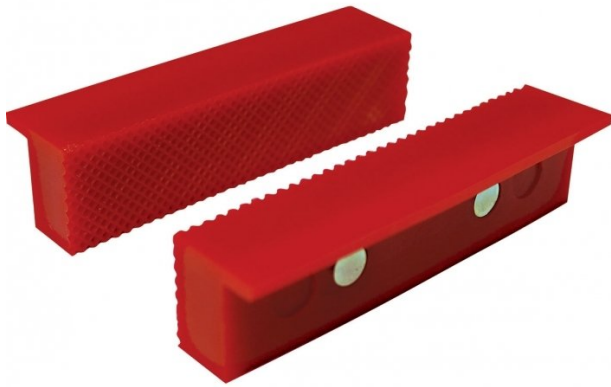

Product Brochure For V054

Plastic Magnetic Soft Jaws

Standard Serrated Face
 100mm

On Sale

Ex GST
~~\$16.00~~
\$13.64

Inc GST
~~\$17.60~~
\$15.00

ORDER CODE:	V054
Size (mm):	100
Jaw Type:	Plastic
Face Type:	Plastic Serrated Face

Description

100mm Standard Serrated Face Soft Jaws with Magnetic Backing, (Thermoplastic Polyurethane)

Features

- Easy to use. Simply place over existing jaws
- Protects work piece from scoring or marking
- Magnetic back holds jaws in place
- Supplied as a pair