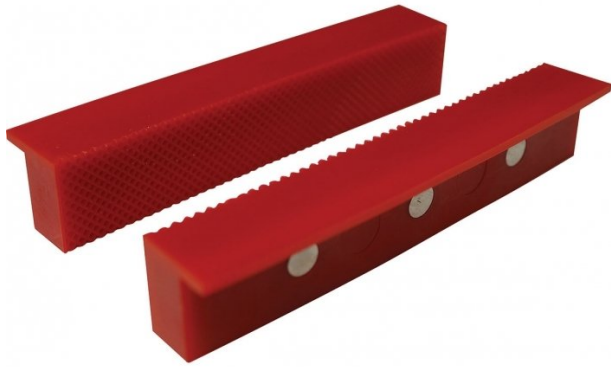

Product Brochure For V0542

Plastic Magnetic Soft Jaws

Standard Serrated Face
 150mm

On Sale

Ex GST
~~\$19.00~~
\$16.36

Inc GST
~~\$20.90~~
\$18.00

ORDER CODE:	V0542
Size (mm):	150
Jaw Type:	Plastic
Face Type:	Plastic Serrated Face

Description

150mm Standard Serrated Face Soft Jaws with Magnetic Backing, (Thermoplastic Polyurethane)

Features

- Easy to use. Simply place over existing jaws
- Protects work piece from scoring or marking
- Magnetic back holds jaws in place
- Supplied as a pair