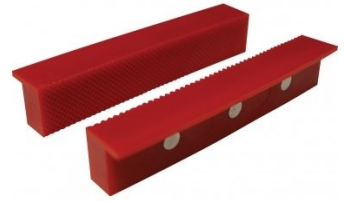

Product Brochure For V067

152mm Steel Offset Fabricated Bench Vice - OFV6S

Right Hand Offset
 178mm Jaw Opening

On Sale

Ex GST

Inc GST

~~\$120.00~~

~~\$132.00~~

\$100.00

\$110.00

| | |
|------------------------------------|---------------------|
| ORDER CODE: | V067 |
| Model: | OFV6S |
| Type: | Offset - Right Hand |
| Jaw Width (mm): | 152 |
| Jaw Height: | ~ |
| Jaw Opening (mm): | 178 |
| Overall Length (Closed Jaws) (mm): | 430 |
| Overall Width (mm): | 240 |
| Overall Height (mm): | 182 |
| Clamping Force (KN): | ~ |
| Nett Weight (kg): | 19.6 |

Description

Manufactured from steel plate and designed for heavy duty work

Recommended Accessories

Product Brochure For V067

V0532
Aluminium Magnetic Soft Jaws

V0539
Aluminium Magnetic Soft Jaws

V0536
Aluminium Magnetic Soft Jaws

V0542
Plastic Magnetic Soft Jaws

V0546
Plastic Magnetic Soft Jaws

V052
Vice Brake Bender - Suits
Bench Vices