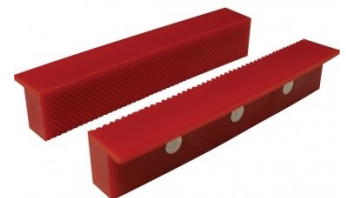

Case-hardened jaws with grooves allow for better gripping. This vice from TM comes with a quick-action vice lock/release mechanism, anvil plus includes both V and pipe jaws.

Features

- Rotating head with lock
- Swivel base with lock
- Quick action vice lock/release mechanism
- Case hardened jaws with grooves for better gripping
- Graduated scale on swivel head and vice opening
- 63 x 80mm anvil
- Includes V & pipe jaws

Product Brochure For V075

Specific Features

Right View

Rear View

Rotating Vice with Pipe Jaws

Quick Action Lever

MPV-12 - Base Dimensions

Base Dimensions

Recommended Accessories

V0531

Aluminium Magnetic Soft Jaws

V0538

Aluminium Magnetic Soft Jaws

V0535

Aluminium Magnetic Soft Jaws

V0542

Plastic Magnetic Soft Jaws

Product Brochure For V075

V0546

Plastic Magnetic Soft Jaws

V051

Vice Brake Bender - Suits
Bench Vices