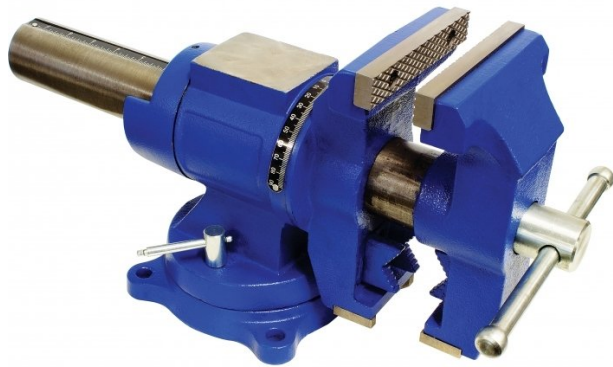

Product Brochure For V075

125mm Cast Iron Multi Purpose Bench Vice - Rotating Head & Swivel Base with Lock - MPV-12

150mm Jaw Opening

On Sale

Ex GST

Inc GST

~~\$190.00~~

~~\$209.00~~

\$170.00

\$187.00

ORDER CODE:	V075
Model:	MPV-12
Type:	Universal
Jaw Width (mm):	125
Jaw Height:	~
Jaw Opening (mm):	150
Overall Length (Closed Jaws) (mm):	500
Overall Width (mm):	150
Overall Height (mm):	240
Clamping Force (KN):	~
Nett Weight (kg):	21

Description

This 125mm universal vice is manufactured from cast iron. The MPV-12 features a rotating head and swivel base, each with its own lock. There's a graduated scale on the swivel head as well as vice opening.

Case-hardened jaws with grooves allow for better gripping. This vice from TM comes with a quick-action vice lock/release mechanism, anvil plus includes both V and pipe jaws.

Features

- Rotating head with lock
- Swivel base with lock
- Quick action vice lock/release mechanism
- Case hardened jaws with grooves for better gripping
- Graduated scale on swivel head and vice opening
- 63 x 80mm anvil
- Includes V & pipe jaws