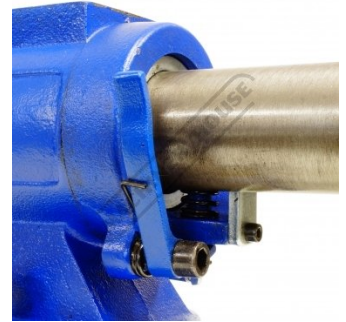

Product Brochure For V075

125mm Cast Iron Multi Purpose Bench Vice - Rotating Head & Swivel Base with Lock - MPV-12

150mm Jaw Opening

On Sale

Ex GST

Inc GST

~~\$190.00~~

~~\$209.00~~

Description

This 125mm universal vice is manufactured from cast iron. The MPV-12 features a rotating head and swivel base, each with its own lock. There's a graduated scale on the swivel head as well as vice opening.

Case-hardened jaws with grooves allow for better gripping. This vice from TM comes with a quick-action vice lock/release mechanism, anvil plus includes both V and pipe jaws.

Features

- Rotating head with lock
- Swivel base with lock
- Quick action vice lock/release mechanism
- Case hardened jaws with grooves for better gripping
- Graduated scale on swivel head and vice opening
- 63 x 80mm anvil
- Includes V & pipe jaws

Product Brochure For V075

Specific Features

Right View

Rear View

Rotating Vice with Pipe Jaws

Quick Action Lever

MPV-12 - Base Dimensions

Base Dimensions