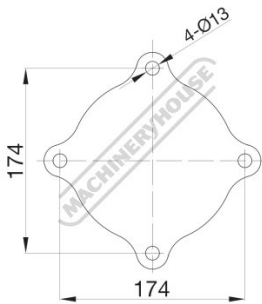

\$170.00

\$187.00

ORDER CODE:	V075
Model:	MPV-12
Type:	Universal
Jaw Width (mm):	125
Jaw Height:	~
Jaw Opening (mm):	150
Overall Length (Closed Jaws) (mm):	500
Overall Width (mm):	150
Overall Height (mm):	240
Clamping Force (KN):	~
Nett Weight (kg):	21

Product Brochure For V075

Specific Features

Right View

Rear View

Rotating Vice with Pipe Jaws

Quick Action Lever

MPV-12 - Base Dimensions

Base Dimensions