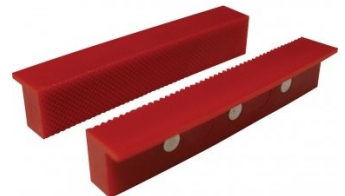

Description

Manufactured from forged steel and fitted with pipe jaws, a large anvil, and replaceable case hardened jaws

Features

- Manufactured from forged steel
- Pipe jaws fitted under main jaws
- Large anvil area rear of vice
- Replaceable serrated case hardened steel jaws
- Corrosive resistant nickel plated handle
- Machined bearing surfaces

Product Brochure For V081

Specific Features

Pipe Vice Jaws

Large Anvil

Side View

Right Side View

Recommended Accessories

V0532

Aluminium Magnetic Soft Jaws

V0539

Aluminium Magnetic Soft Jaws

V0536

Aluminium Magnetic Soft Jaws

V0542

Plastic Magnetic Soft Jaws

V0546

Plastic Magnetic Soft Jaws

V050

Vice Brake Bender - Suits Bench Vices