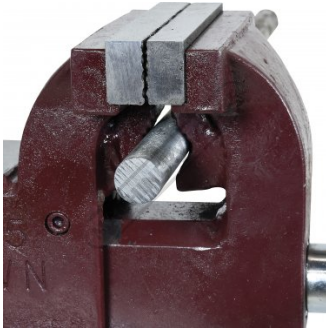

Product Brochure For V0815

125mm Forge Steel Utility Bench Vice with Anvil & Pipe Jaws - 60421

140mm Jaw Opening

On Sale

Ex GST	Inc GST
\$360.00	\$396.00
\$326.36	\$359.00

ORDER CODE:	V0815
Model:	60421
Type:	Bench
Jaw Width (mm):	125
Jaw Height:	~
Jaw Opening (mm):	140
Overall Length (Closed Jaws) (mm):	370
Overall Width (mm):	145
Overall Height (mm):	155
Clamping Force (KN):	~
Nett Weight (kg):	11.5

Description

Manufactured from forged steel and fitted with pipe jaws, a large anvil, and replaceable case hardened jaws

Features

- Manufactured from forged steel
- Pipe jaws fitted under main jaws
- Large anvil area rear of vice
- Replaceable serrated case hardened steel jaws
- Corrosive resistant nickel plated handle
- Machined bearing surfaces

Product Brochure For V0815

Specific Features

Pipe Vice Jaws

Large Anvil

Side View

Right Side View

Recommended Accessories

V0532

Plastic Magnetic Soft Jaws

V051

Vice Brake Bender - Suits Bench Vices