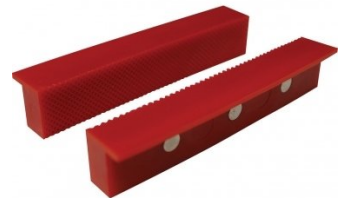

Description

Manufactured from forged steel and fitted with pipe jaws, a large anvil, and replaceable case hardened jaws

Features

- Manufactured from forged steel
- Pipe jaws fitted under main jaws
- Large anvil area rear of vice
- Replaceable serrated case hardened steel jaws
- Corrosive resistant nickel plated handle
- Machined bearing surfaces

Product Brochure For V0815

Specific Features

Pipe Vice Jaws

Large Anvil

Side View

Right Side View

Recommended Accessories

V0532

Aluminium Magnetic Soft Jaws

V0539

Aluminium Magnetic Soft Jaws

V0536

Aluminium Magnetic Soft Jaws

V0542

Plastic Magnetic Soft Jaws

V0546

Plastic Magnetic Soft Jaws

V051

Vice Brake Bender - Suits Bench Vices