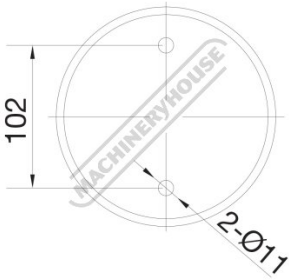

Product Brochure For V088

100mm Cast Iron Bench Vice - No. 4

120mm Jaw Opening

On Sale

Ex GST
~~\$90.00~~
\$77.27

Inc GST
~~\$99.00~~
\$85.00

ORDER CODE:	V088
Model:	No. 4
Type:	Bench
Jaw Width (mm):	100
Jaw Height:	~
Jaw Opening (mm):	120
Overall Length (Closed Jaws) (mm):	250
Overall Width (mm):	135
Overall Height (mm):	150
Clamping Force (KN):	~
Nett Weight (kg):	11.5

Description

Manufactured from nodular cast iron, and comes fitted with serrated jaws

Features

- Acme screw thread

Product Brochure For V088

Specific Features

No. 4 - Base Dimensions

Base Dimensions