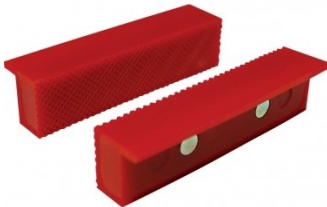

Product Brochure For V088

100mm Cast Iron Bench Vice - No. 4

120mm Jaw Opening

On Sale

Ex GST
~~\$90.00~~
\$77.27

Inc GST
~~\$99.00~~
\$85.00

ORDER CODE:	V088
Model:	No. 4
Type:	Bench
Jaw Width (mm):	100
Jaw Height:	~
Jaw Opening (mm):	120
Overall Length (Closed Jaws) (mm):	250
Overall Width (mm):	135
Overall Height (mm):	150
Clamping Force (KN):	~
Nett Weight (kg):	11.5

Description

Manufactured from nodular cast iron, and comes fitted with serrated jaws

Features

- Acme screw thread

Product Brochure For V088

Specific Features

No. 4 - Base Dimensions

Base Dimensions

Recommended Accessories

V054
 Plastic Magnetic Soft Jaws

V0544
 Plastic Magnetic Soft Jaws

V053
 Aluminium Magnetic Soft Jaws

V0537
 Aluminium Magnetic Soft Jaws

V0534
 Aluminium Magnetic Soft Jaws

V050
 Vice Brake Bender - Suits Bench Vices