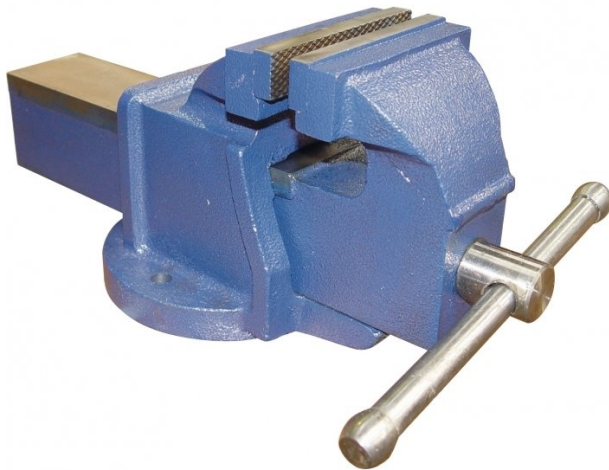

Product Brochure For V088

100mm Cast Iron Bench Vice - No. 4

120mm Jaw Opening

On Sale

Ex GST
~~\$90.00~~
\$77.27

Inc GST
~~\$99.00~~
\$85.00

ORDER CODE:	V088
Model:	No. 4
Type:	Bench
Jaw Width (mm):	100
Jaw Height:	~
Jaw Opening (mm):	120
Overall Length (Closed Jaws) (mm):	250
Overall Width (mm):	135
Overall Height (mm):	150
Clamping Force (KN):	~
Nett Weight (kg):	11.5

Description

Manufactured from nodular cast iron, and comes fitted with serrated jaws

Features

- Acme screw thread

Product Brochure For V088

Specific Features

No. 4 - Base Dimensions

Base Dimensions

Recommended Accessories

V054
 Plastic Magnetic Soft Jaws

V0544
 Plastic Magnetic Soft Jaws

V053
 Aluminium Magnetic Soft Jaws

V0537
 Aluminium Magnetic Soft Jaws

V0534
 Aluminium Magnetic Soft Jaws

V050
 Vice Brake Bender - Suits Bench Vices