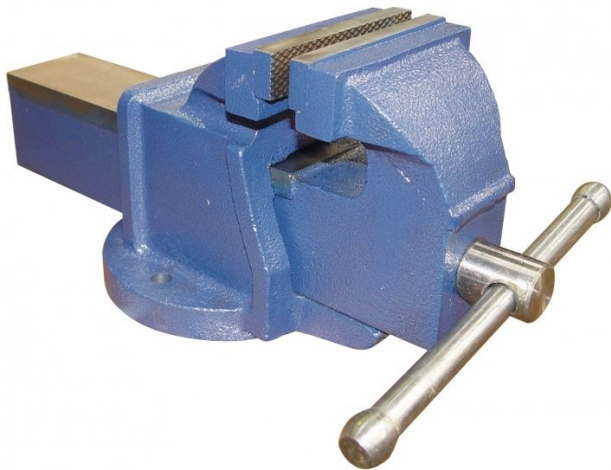

Product Brochure For V090

152mm Cast Iron Bench Vice - No. 6

195mm Jaw Opening

On Sale

Ex GST	Inc GST
\$190.00	\$209.00
\$162.73	\$179.00

ORDER CODE:	V090
Model:	No. 6
Type:	Bench
Jaw Width (mm):	152
Jaw Height:	~
Jaw Opening (mm):	195
Overall Length (Closed Jaws) (mm):	380
Overall Width (mm):	190
Overall Height (mm):	200
Clamping Force (KN):	~
Nett Weight (kg):	23

Description

Manufactured from nodular cast iron, and comes fitted with serrated jaws

Features

- Acme screw thread

Product Brochure For V090

Specific Features

No. 6 - Base Dimensions

Base Dimensions

Recommended Accessories

V0532
 Aluminium Magnetic Soft Jaws

V0539
 Aluminium Magnetic Soft Jaws

V0536
 Aluminium Magnetic Soft Jaws

V0542
 Plastic Magnetic Soft Jaws

V0546
 Plastic Magnetic Soft Jaws

V052
 Vice Brake Bender - Suits Bench Vices