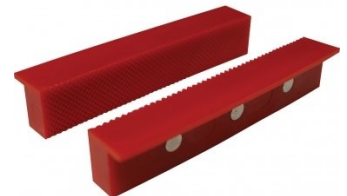

Product Brochure For V090

152mm Cast Iron Bench Vice - No. 6

195mm Jaw Opening

On Sale

Ex GST	Inc GST
\$190.00	\$209.00
\$162.73	\$179.00

ORDER CODE:	V090
Model:	No. 6
Type:	Bench
Jaw Width (mm):	152
Jaw Height:	~
Jaw Opening (mm):	195
Overall Length (Closed Jaws) (mm):	380
Overall Width (mm):	190
Overall Height (mm):	200
Clamping Force (KN):	~
Nett Weight (kg):	23

Description

Manufactured from nodular cast iron, and comes fitted with serrated jaws

Features

- Acme screw thread

Product Brochure For V090

Specific Features

No. 6 - Base Dimensions

Base Dimensions

Recommended Accessories

V0532
 Aluminium Magnetic Soft Jaws

V0539
 Aluminium Magnetic Soft Jaws

V0536
 Aluminium Magnetic Soft Jaws

V0542
 Plastic Magnetic Soft Jaws

V0546
 Plastic Magnetic Soft Jaws

V052
 Vice Brake Bender - Suits Bench Vices