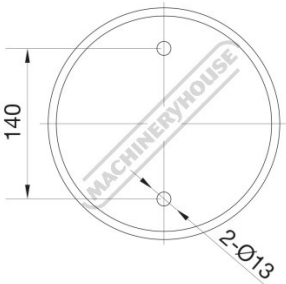

Product Brochure For V090

152mm Cast Iron Bench Vice - No. 6

195mm Jaw Opening

On Sale

Ex GST	Inc GST
\$190.00	\$209.00
\$162.73	\$179.00

ORDER CODE:	V090
Model:	No. 6
Type:	Bench
Jaw Width (mm):	152
Jaw Height:	~
Jaw Opening (mm):	195
Overall Length (Closed Jaws) (mm):	380
Overall Width (mm):	190
Overall Height (mm):	200
Clamping Force (KN):	~
Nett Weight (kg):	23

Description

Manufactured from nodular cast iron, and comes fitted with serrated jaws

Features

- Acme screw thread

Product Brochure For V090

Specific Features

No. 6 - Base Dimensions

Base Dimensions