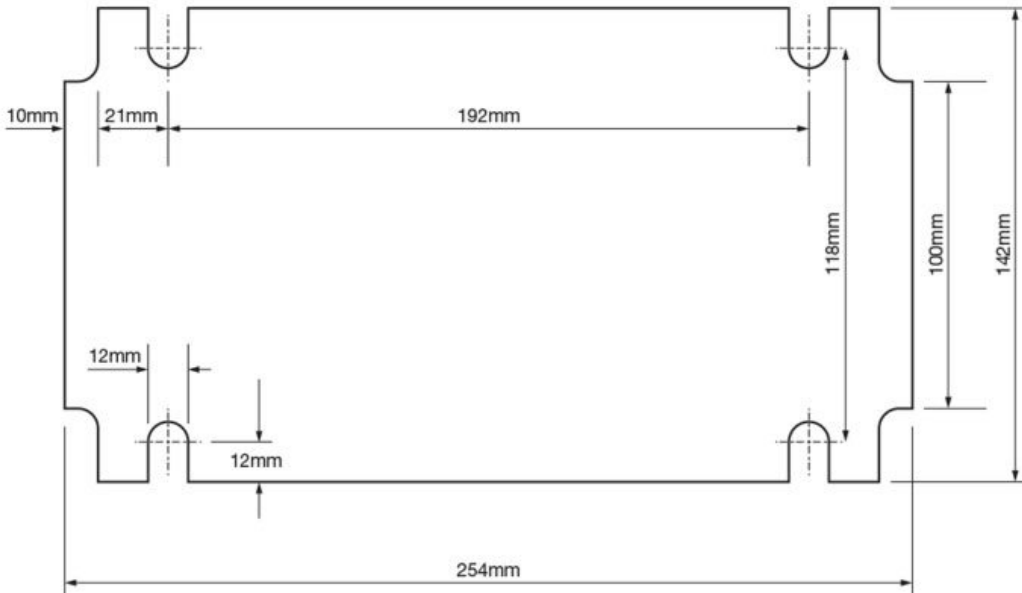

Product Brochure For V141

Base Dimensions (v141)