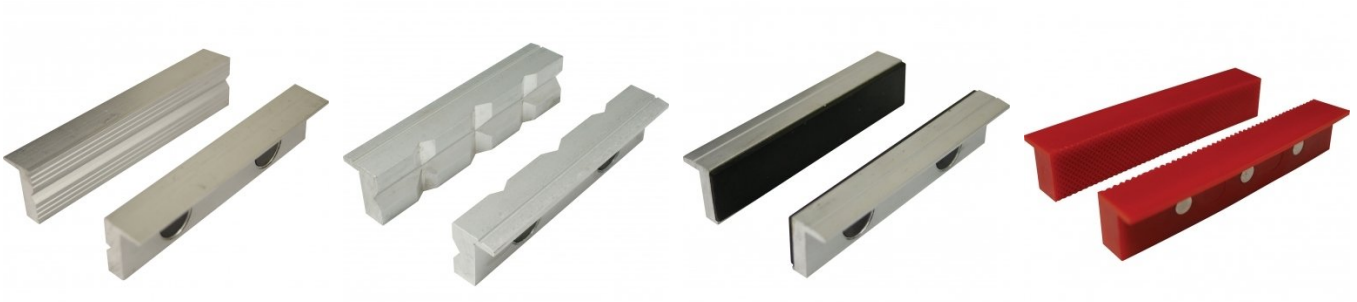

Product Brochure For V142

Recommended Accessories

V0531

Aluminium Magnetic Soft Jaws

V0538

Aluminium Magnetic Soft Jaws

V0535

Aluminium Magnetic Soft Jaws

V0542

Plastic Magnetic Soft Jaws