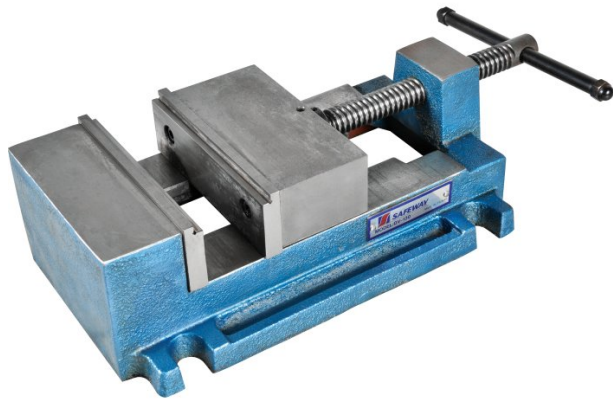

Product Brochure For V142

Safeway Precision Drill Press Vice - DV-130

130mm Jaw Width
 100 / 110mm Jaw Opening

On Sale

| Ex GST | Inc GST |
|---------------------|---------------------|
| \$350.00 | \$385.00 |
| \$300.00 | \$330.00 |

| | |
|-------------------|----------------------|
| ORDER CODE: | V142 |
| MODEL: | ~ |
| Type: | Precision Drill Vice |
| Jaw Width (mm): | 130 |
| Jaw Opening (mm): | 100 / 110 |
| Jaw Depth (mm): | 44 |
| Nett Weight (kg): | 8.4 |

Features

- Surface of the vice bed is parallel to the bottom of the vice body within 0.03mm
- Jaw plates and slide ways are square to within 0.03mm
- Down thrust semi-spherical segment
- Precision ground
- Jaws hardened to HRC52
- Comes standard with stepped jaw
- Precision leadscrew supported by steel ball design for smoother operation