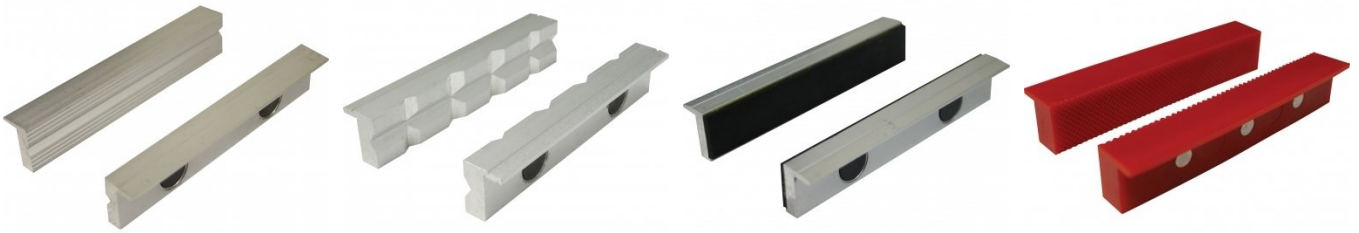

Product Brochure For V143

Recommended Accessories

V0532

Aluminium Magnetic Soft Jaws

V0539

Aluminium Magnetic Soft Jaws

V0536

Aluminium Magnetic Soft Jaws

V0542

Plastic Magnetic Soft Jaws