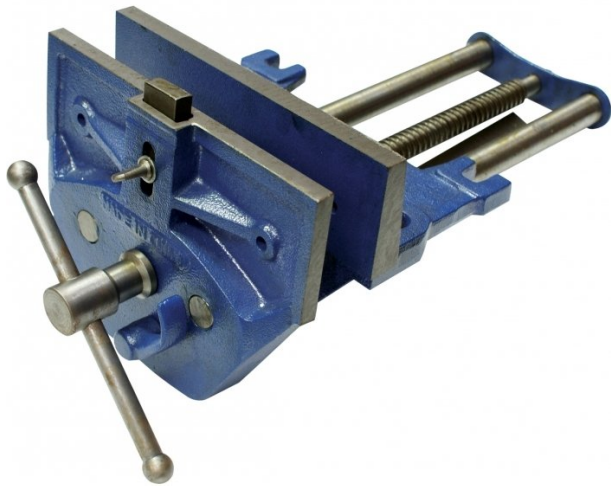

Product Brochure For V184

Wood Working Vice - WV-230

230mm Jaw Width

Quick Release, 260mm Maximum Opening

On Sale

Ex GST

~~\$130.00~~

\$113.64

Inc GST

~~\$143.00~~

\$125.00

ORDER CODE:	V184
MODEL:	WV-230
Type:	Under Bench Vice with & Quick Release
Jaw Width (mm):	230
Maximum Opening (mm):	260
Nett Weight (kg):	18

Description

Well built traditional carpenter's vices complete with automatic quick release and front dog that's well engineered and finished. Ideally the jaws should be lined with hard wood and fitted to the bench so that the rear jaw is in line with both the face and top of the bench.

Features

- Cast iron construction
- 260mm maximum opening
- Quick action dog-release
- Polished guide rods
- Mounts under bench