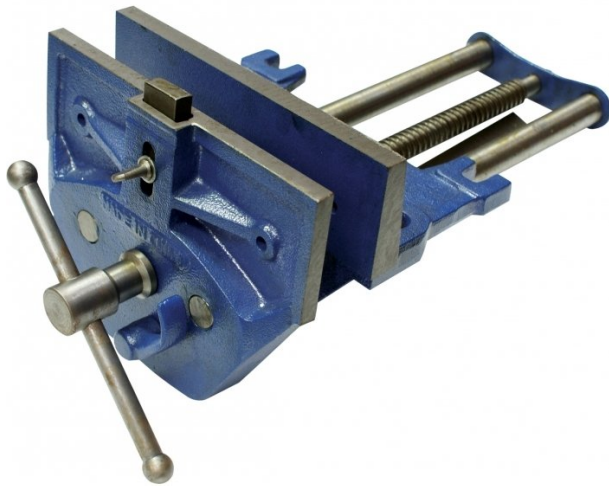

Product Brochure For V187

## Wood Working Vice - WV-180

178mm Jaw Width

Quick Release, 203mm Maximum Opening

**On Sale**

**Ex GST**  
~~\$100.00~~  
**\$90.00**

**Inc GST**  
~~\$110.00~~  
**\$99.00**

ORDER CODE:	V187
MODEL:	WV-180
Type:	Under Bench Vice with & Quick Release
Jaw Width (mm):	178
Maximum Opening (mm):	203
Nett Weight (kg):	9.5

### Description

Well built traditional carpenter's vices complete with automatic quick release and front dog that's well engineered and finished. Ideally the jaws should be lined with hard wood and fitted to the bench so that the rear jaw is in line with both the face and top of the bench.

### Features

- Cast iron construction
- 203mm maximum opening
- Quick action dog-release
- Polished guide rods
- Mounts under bench