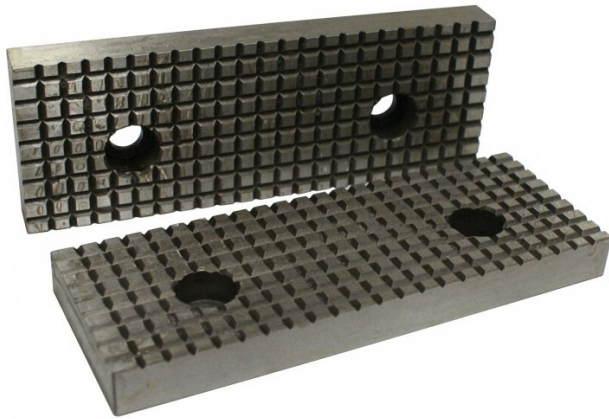

## Safeway Serrated Hardened Jaws - 130mm - RJ-130V

#07888026

Ex GST \$200.00  
 Inc GST \$220.00

ORDER CODE:	V3211
MODEL:	RJ-130V
Type:	Serrated Jaws
A (mm):	90
B (mm):	130
C (mm):	25
D (mm):	55
E (mm):	15
F (mm):	M10 x 20 Long
G (mm):	~
H (mm):	~
J (mm):	~
K (mm):	~
L (mm):	~
M (mm):	~
N (mm):	~
Nett Weight (kg):	3

### Description

Special application jaws to suit SAFEWAY vice.  
 Suitable for applications where castings or rough finish pieces need to be clamped.

### Features

- Hardened Jaws to HRC55°-58°
- Supplied in pairs

Product Brochure For V3211

---

**Recommended Accessories**

V321

Safeway Compact Hydraulic  
Vice

V321D

Safeway Compact Hydraulic  
Vice - Angle Drive

V352

Safeway Double Lock Vice

V330

Safeway Mechanical/Hydraulic  
Machine Vice