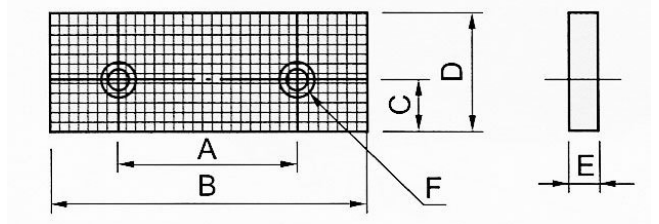

## Safeway Serrated Hardened Jaws - 130mm - RJ-130V

#07888026

Ex GST \$200.00  
 Inc GST \$220.00

ORDER CODE:	V3211
MODEL:	RJ-130V
Type:	Serrated Jaws
A (mm):	90
B (mm):	130
C (mm):	25
D (mm):	55
E (mm):	15
F (mm):	M10 x 20 Long
G (mm):	~
H (mm):	~
J (mm):	~
K (mm):	~
L (mm):	~
M (mm):	~
N (mm):	~
Nett Weight (kg):	3