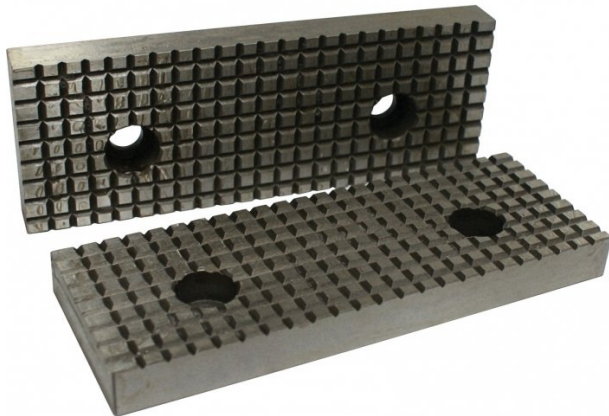

Product Brochure For V3213

Safeway Serrated Hardened Jaws - 200mm - RJ-200V

#07888034

Ex GST \$330.00
 Inc GST \$363.00

ORDER CODE:	V3213
MODEL:	RJ-200V
Type:	Serrated Jaws
A (mm):	120
B (mm):	200
C (mm):	28
D (mm):	63
E (mm):	18
F (mm):	M12 x 25 Long
G (mm):	~
H (mm):	~
J (mm):	~
K (mm):	~
L (mm):	~
M (mm):	~
N (mm):	~
Nett Weight (kg):	4

Description

Special application jaws to suit SAFEWAY vice.
 Suitable for applications where castings or rough finish pieces need to be clamped.

Features

- Hardened Jaws to HRC55°-58°
- Supplied in pairs

Product Brochure For V3213

Recommended Accessories

V323

Safeway Compact Hydraulic
Vice

V343

Safeway Pneumatic Production
Vice