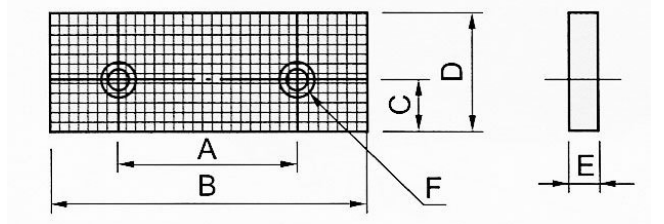

Product Brochure For V3213

Safeway Serrated Hardened Jaws - 200mm - RJ-200V

#07888034

Ex GST \$330.00
 Inc GST \$363.00

ORDER CODE:	V3213
MODEL:	RJ-200V
Type:	Serrated Jaws
A (mm):	120
B (mm):	200
C (mm):	28
D (mm):	63
E (mm):	18
F (mm):	M12 x 25 Long
G (mm):	~
H (mm):	~
J (mm):	~
K (mm):	~
L (mm):	~
M (mm):	~
N (mm):	~
Nett Weight (kg):	4

Description

Special application jaws to suit SAFEWAY vice.
 Suitable for applications where castings or rough finish pieces need to be clamped.

Features

- Hardened Jaws to HRC55°-58°
- Supplied in pairs

Product Brochure For V3213