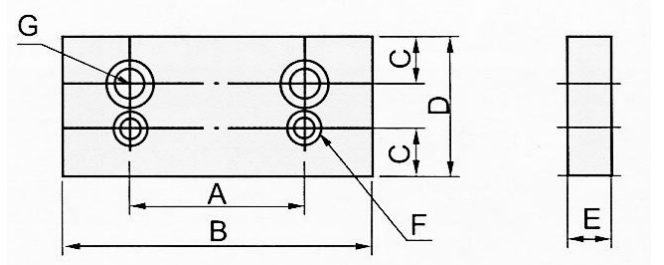

Product Brochure For V3218

Safeway End Mount Hardened Jaws - 200mm - LJ-200V

Mounts To Outer Section of Vice when Maximum Opening is Required

#07882073

Ex GST
\$380.00

Inc GST
\$418.00

ORDER CODE:	V3218
MODEL:	LJ-200V
Type:	End Mount Jaws
A (mm):	120
B (mm):	200
C (mm):	28
D (mm):	88
E (mm):	30
F (mm):	M12 x 35 Long
G (mm):	M16 x 65 Long
H (mm):	~
J (mm):	~
K (mm):	~
L (mm):	~
M (mm):	~
N (mm):	~
Nett Weight (kg):	3

Description

Hardened jaws suitable for clamping work pieces were the finished surface is smooth and needs to be protected.

Features

- Hardened Jaws to HRC55°-58°
- Supplied in pairs

Product Brochure For V3218