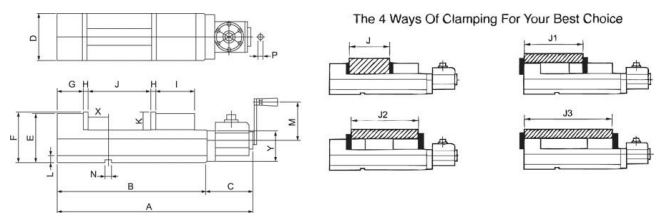

Product Brochure For V321D

Safeway Compact Hydraulic Vice - Angle Drive - CHV-130V-D

130mm Jaw Width
 180mm Jaw Opening

Ex GST
\$2,490.00

Inc GST
\$2,739.00

ORDER CODE:	V321D
MODEL:	CHV-130V-D
Jaw Width (mm):	130
D - Jaw Width (mm):	131
J - Jaw Opening (mm):	180
J1 - Jaw Opening with Optional Jaws (mm):	~
J2 - Jaw Opening with Optional Jaws (mm):	~
J3 - Jaw Opening with Optional Jaws (mm):	~
K - Jaw Height (mm):	55
Pressure (kgf):	4500
A (mm):	577
B (mm):	405
C (mm):	172
E (mm):	147
F (mm):	150
G (mm):	70
H (mm):	15
I (mm):	115
L (mm):	22
M (mm):	125
N (mm):	18
P (mm):	14
X (mm):	65
Y (mm):	95
Nett Weight (kg):	37

Description

Drive can be operated from either the top of the vice or from the end.

Features

- Precision ground on all surfaces
- Flame-hardened bed to HRC 45
- Semi-sphere to eliminate jaw lift
- swarf covers over leadscrew
- Toleranced for use as matched pairs
- Full hydraulic function is maintained