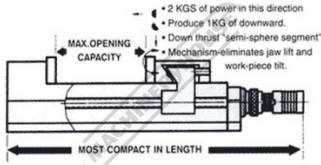

Product Brochure For V322

Specific Features

Insert