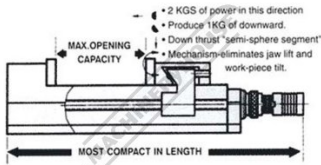

Product Brochure For V323

Specific Features

Insert