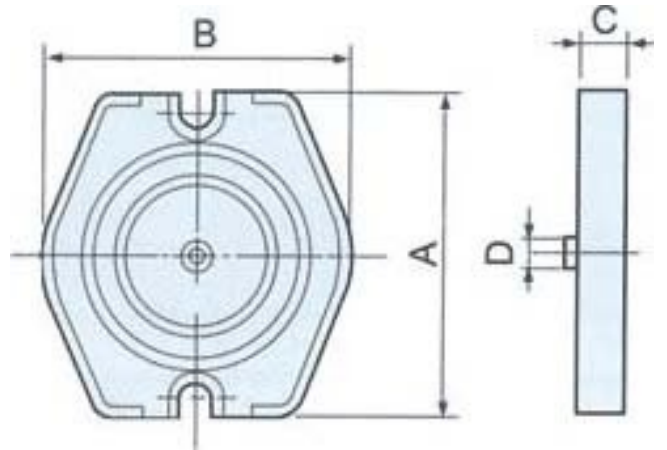

Product Brochure For V331

Mechanical/Hydraulic Machine Vice Base

130mm

**On Sale**

<b>Ex GST</b>	<b>Inc GST</b>
<b>\$370.00</b>	<b>\$407.00</b>
<b>\$330.00</b>	<b>\$363.00</b>

ORDER CODE:	V331
Size (mm):	130
A (mm):	290
B (mm):	260
C (mm):	34
Nett Weight (kg):	9

**Features**

- Swivel Base

**Includes**

- T-Bolts x 2pcs
- 5/8" Nuts x 2pcs