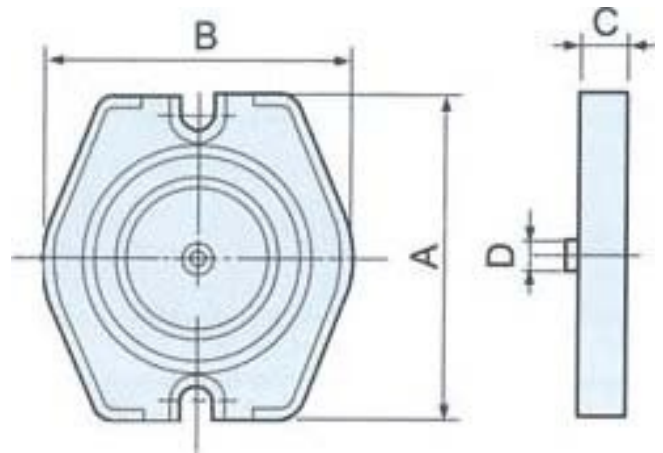

Product Brochure For V333

Mechanical/Hydraulic Machine Vice Base

160mm

Ex GST
\$540.00

Inc GST
\$594.00

ORDER CODE:	V333
Size (mm):	160
A (mm):	340
B (mm):	320
C (mm):	39
Nett Weight (kg):	15

Features

- Swivel Base

Includes

- T-Bolts x 2pcs
- 5/8" Nuts x 2pcs

Product Brochure For V333

Recommended Accessories

V332

Safeway Mechanical/Hydraulic
Machine Vice