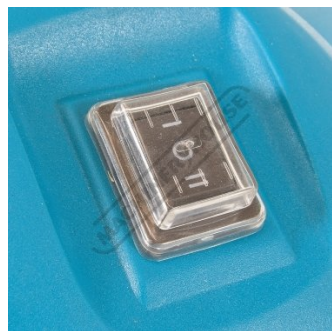

### Features

- Suits home or garage workshop applications
- Ø320mm x 30 litre stainless steel tank
- 1500mm length hose with extendable wand
- 17.5Kpa suction pressure
- 1700 litre per minute air flow
- Portable on wheels
- Suitable for fine dust applications
- External 240V-10amp power socket
- Auto-switched 240V-10amp power socket for power tools\*
- 1200W 240V motor

Product Brochure For V504

**Specific Features**

Left View

Side View

Rear View

240V Power Socket Open

240V Power Socket

Top Carry Handle

Quick Connect Hose

Quick Action Clamps

Shown With Head Apart

Accessory Storage

Accessory Storage Rear

Rear Wheels

Front Swivel Wheels

Power Switch