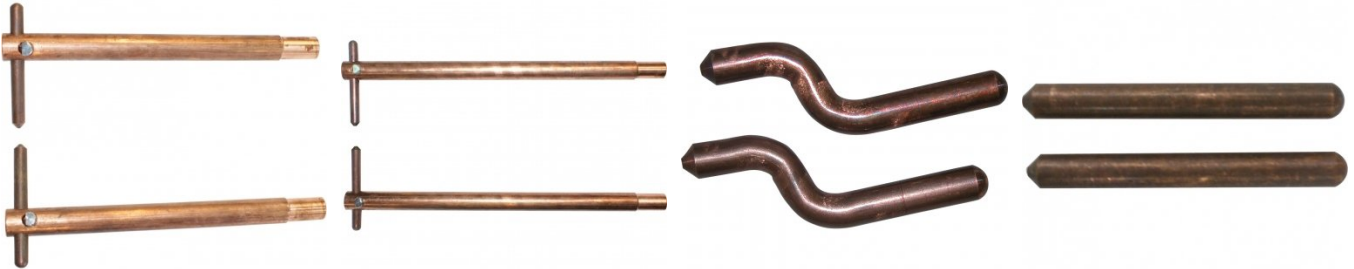

Product Brochure For W032

Recommended Accessories

W030

TECNA 7900 Arm Set 250mm

W033

TECNA 7900 Arm Set 500mm

W035

TECNA 7900 Bent Electrodes

W034

TECNA 7900 Straight Electrodes