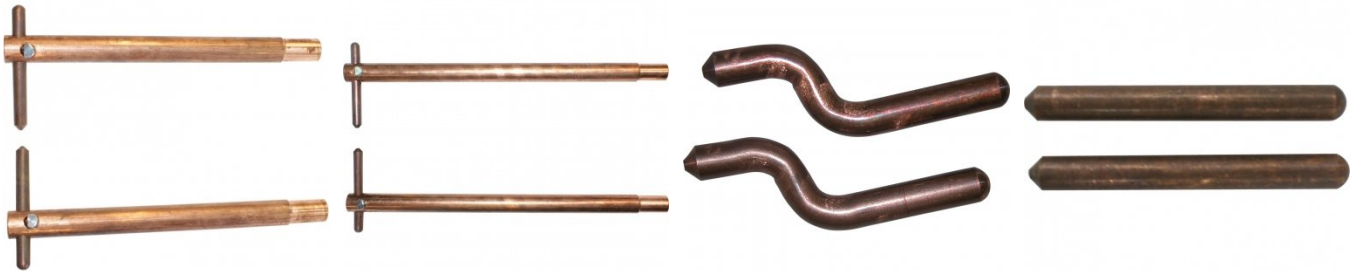

Product Brochure For W033

Recommended Accessories

W030

TECNA 7900 Arm Set 250mm

W032

TECNA 7900 Arm Set 350mm

W035

TECNA 7900 Bent Electrodes

W034

TECNA 7900 Straight Electrodes