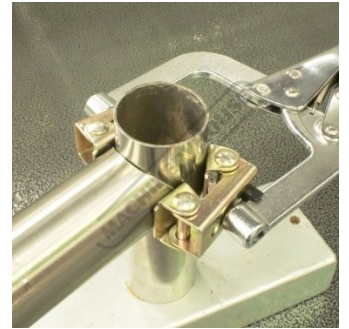

Shown Holding Pipe in Horizontal Position