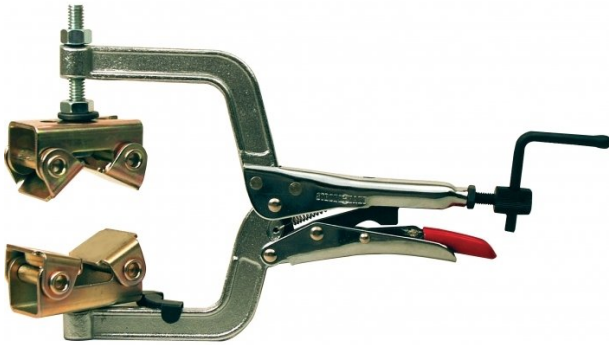

Product Brochure For W1014

Pipe Plier - Large - PG114VM

89mm throat

38 - 64mm Clamping Capacity

On Sale - Limited Stock

Ex GST

~~\$50.00~~

\$41.82

Inc GST

~~\$55.00~~

\$46.00

ORDER CODE:	W1014
MODEL:	PG114VM
Type:	Pipe Plier
Clamping Capacity:	38 - 64mm
Locking Handle - Pivot Movement:	~
Clamp Bar - Pivot Movement:	~
Plunger Travel (mm):	~
Throat Depth (mm):	89
Opening (mm):	~
Size:	~
Quantity Per Pack (No.):	~
Clamping Force (kg):	~
Over all Length (mm):	~
Nett Weight (kg):	1.3

Description

The convenient way to hold round or square tubes for butt-welding.

Features

- Wide opening allows the Pipe Pliers to hold up to 2-1/2" (64 mm) diameter pipes
- Adjustable top spindle for holding pipes of varying sizes
- 2 large V-Pads provide a better clamping surface
- 0° & 45° angle clip allows angled clamping

W1005
 Snake Magnet & Spring Clamp

W1007
 Adjust-O Magnet Square - Heavy Duty