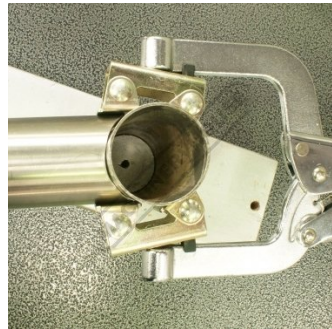

Description

The convenient way to hold round or square tubes for butt-welding.

Features

- Wide opening allows the Pipe Pliers to hold up to 2-1/2" (64 mm) diameter pipes
- Adjustable top spindle for holding pipes of varying sizes
- 2 large V-Pads provide a better clamping surface
- 0° & 45° angle clip allows angled clamping

Shown In Use 5

Shown with Pipe Parts

Shown Holding Pipe in Vertical Position

Shown Holding Pipe in Horizontal Position

Shown Holding Pipe in Horizontal Position 2

Shown Holding Pipe in Horizontal Position 3