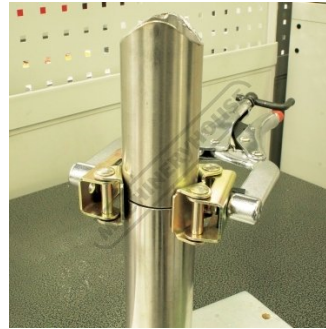

Shown Holding Pipe in Vertical Position