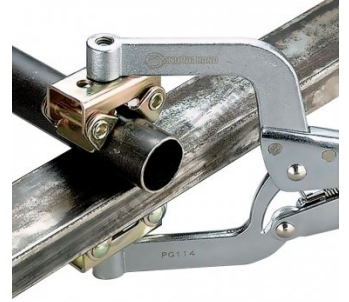

Inc GST

~~\$55.00~~

\$46.00

ORDER CODE:	W1014
MODEL:	PG114VM
Type:	Pipe Plier
Clamping Capacity:	38 - 64mm
Locking Handle - Pivot Movement:	~
Clamp Bar - Pivot Movement:	~
Plunger Travel (mm):	~
Throat Depth (mm):	89
Opening (mm):	~
Size:	~
Quantity Per Pack (No.):	~
Clamping Force (kg):	~
Over all Length (mm):	~
Nett Weight (kg):	1.3

Description

The convenient way to hold round or square tubes for butt-welding.

Features

- Wide opening allows the Pipe Pliers to hold up to 2-1/2" (64 mm) diameter pipes
- Adjustable top spindle for holding pipes of varying sizes
- 2 large V-Pads provide a better clamping surface
- 0° & 45° angle clip allows angled clamping

Includes

- 1 x Pipe plier

Product Brochure For W1014

Specific Features

Shown In Use 1

Shown In Use 2

Shown In Use 3

Shown In Use 4

Shown In Use 5

Shown with Pipe Parts

Shown Holding Pipe in Vertical Position

Shown Holding Pipe in Horizontal Position

Shown Holding Pipe in Horizontal Position 2

Shown Holding Pipe in Horizontal Position 3