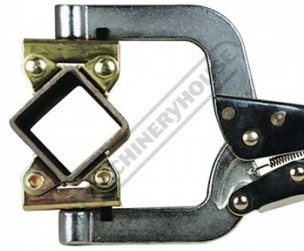

Inc GST

~~\$55.00~~

\$46.00

ORDER CODE:	W1014
MODEL:	PG114VM
Type:	Pipe Plier
Clamping Capacity:	38 - 64mm
Locking Handle - Pivot Movement:	~
Clamp Bar - Pivot Movement:	~
Plunger Travel (mm):	~
Throat Depth (mm):	89
Opening (mm):	~
Size:	~
Quantity Per Pack (No.):	~
Clamping Force (kg):	~
Over all Length (mm):	~
Nett Weight (kg):	1.3

Description

The convenient way to hold round or square tubes for butt-welding.

Features

- Wide opening allows the Pipe Pliers to hold up to 2-1/2" (64 mm) diameter pipes
- Adjustable top spindle for holding pipes of varying sizes
- 2 large V-Pads provide a better clamping surface
- 0° & 45° angle clip allows angled clamping

Includes

- 1 x Pipe plier

Product Brochure For W1014

Specific Features

Shown In Use 1

Shown In Use 2

Shown In Use 3

Shown In Use 4

Shown In Use 5

Shown with Pipe Parts

Shown Holding Pipe in Vertical Position

Shown Holding Pipe in Horizontal Position

Shown Holding Pipe in Horizontal Position 2

Shown Holding Pipe in Horizontal Position 3