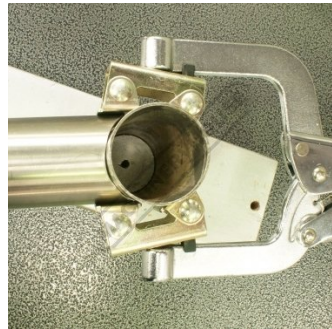

### Description

The convenient way to hold round or square tubes for butt-welding.

### Features

- Wide opening allows the Pipe Pliers to hold up to 2" (50mm) diameter pipes
- Adjustable top spindle for holding pipes of varying sizes
- 2 large V-Pads provide a better clamping surface
- 0° & 45° angle clip allows angled clamping

Shown In Use 5

Shown with Pipe Parts

Shown Holding Pipe in Vertical Position

Shown Holding Pipe in Horizontal Position

Shown Holding Pipe in Horizontal Position 2

Shown Holding Pipe in Horizontal Position 3