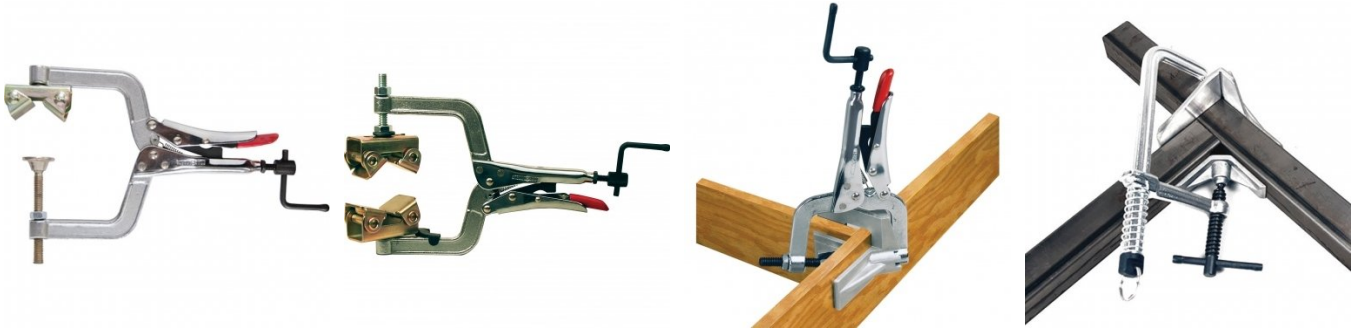

### Description

The convenient way to hold round or square tubes for butt-welding.

### Features

- Wide opening allows the Pipe Pliers to hold up to 2" (50mm) diameter pipes
- Adjustable top spindle for holding pipes of varying sizes
- 2 large V-Pads provide a better clamping surface
- 0° & 45° angle clip allows angled clamping

Shown In Use 5

Shown with Pipe Parts

Shown Holding Pipe in Vertical Position

Shown Holding Pipe in Horizontal Position

Shown Holding Pipe in Horizontal Position 2

Shown Holding Pipe in Horizontal Position 3

Product Brochure For W1015

**Recommended Accessories**

**W07990**  
 BuildPro Round Stock Plier

**W1014**  
 Pipe Plier - Large

**W1013**  
 Corner Clamping Plier

**W1019**  
 Corner Clamp

**W1012**  
 Adjustable Corner Clamping Plier Set