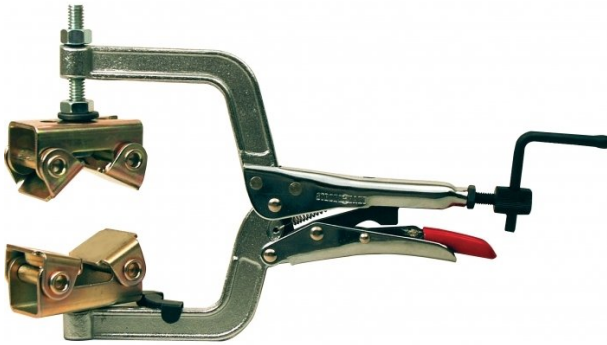

## Pipe Plier - PG622V

50mm throat

25 - 50mm Clamping Capacity

**On Sale - Limited Stock**

Ex GST

~~\$35.00~~

**\$30.91**

Inc GST

~~\$38.50~~

**\$34.00**

ORDER CODE:	W1015
MODEL:	PG622V
Type:	Pipe Plier
Clamping Capacity:	25 - 50mm
Locking Handle - Pivot Movement:	~
Clamp Bar - Pivot Movement:	~
Plunger Travel (mm):	~
Throat Depth (mm):	50
Opening (mm):	~
Size:	~
Quantity Per Pack (No.):	~
Clamping Force (kg):	~
Over all Length (mm):	~
Nett Weight (kg):	0.4

### Description

The convenient way to hold round or square tubes for butt-welding.

### Features

- Wide opening allows the Pipe Pliers to hold up to 2" (50mm) diameter pipes
- Adjustable top spindle for holding pipes of varying sizes
- 2 large V-Pads provide a better clamping surface
- 0° & 45° angle clip allows angled clamping