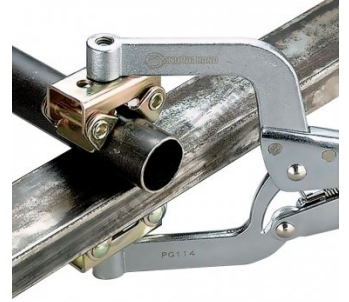

Shown In Use 4