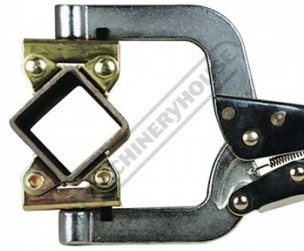

### Description

The convenient way to hold round or square tubes for butt-welding.

### Features

- Wide opening allows the Pipe Pliers to hold up to 2" (50mm) diameter pipes
- Adjustable top spindle for holding pipes of varying sizes
- 2 large V-Pads provide a better clamping surface
- 0° & 45° angle clip allows angled clamping

### Includes

- 1 x Pipe plier

Product Brochure For W1015

**Specific Features**

Shown In Use 1

Shown In Use 2

Shown In Use 3

Shown In Use 4

Shown In Use 5

Shown with Pipe Parts

Shown Holding Pipe in Vertical Position

Shown Holding Pipe in Horizontal Position

Shown Holding Pipe in Horizontal Position 2

Shown Holding Pipe in Horizontal Position 3