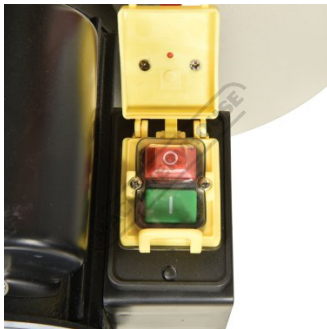

Features

- 2300cfm air flow suction
- Ø100mm triple inlets
- Portable on wheels
- Quick-action clamps on filter & collection bags
- 5 Micron fine filter bag
- Ideal for multiple extraction applications
- 2.25kW / 3hp 240V motor
- Magnetic safety switch

Product Brochure For W329

Specific Features

Rear View

Low View

Quick Action Clamps

3hp 240V Motor

Magnetic Safety Switch

100mm Triple Inlets